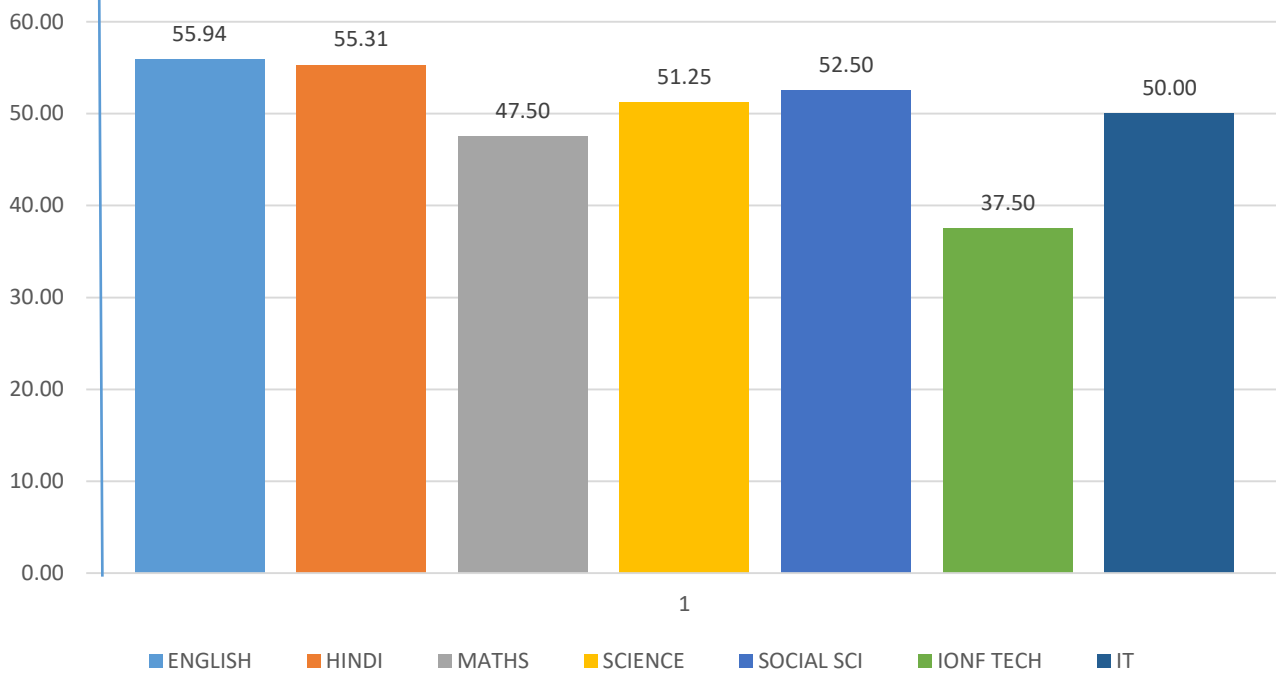

CLASS X 2017-18

GRAPHICAL REPERSENTATION OF SUBJECT WISE P.I.

CLASS XII 2017-18

GRAPHICAL REPERSENTATION OF SUJECTWISE PI

GRAPHICAL REPRESENTATION OF PASS PERCENTAGE AND SCHOOL PI FOR X AND XII 2017-18

	CLASS X	CLASS XII
PASS PERCENTAGE	82.5	93.75
PI	54.69	51.3