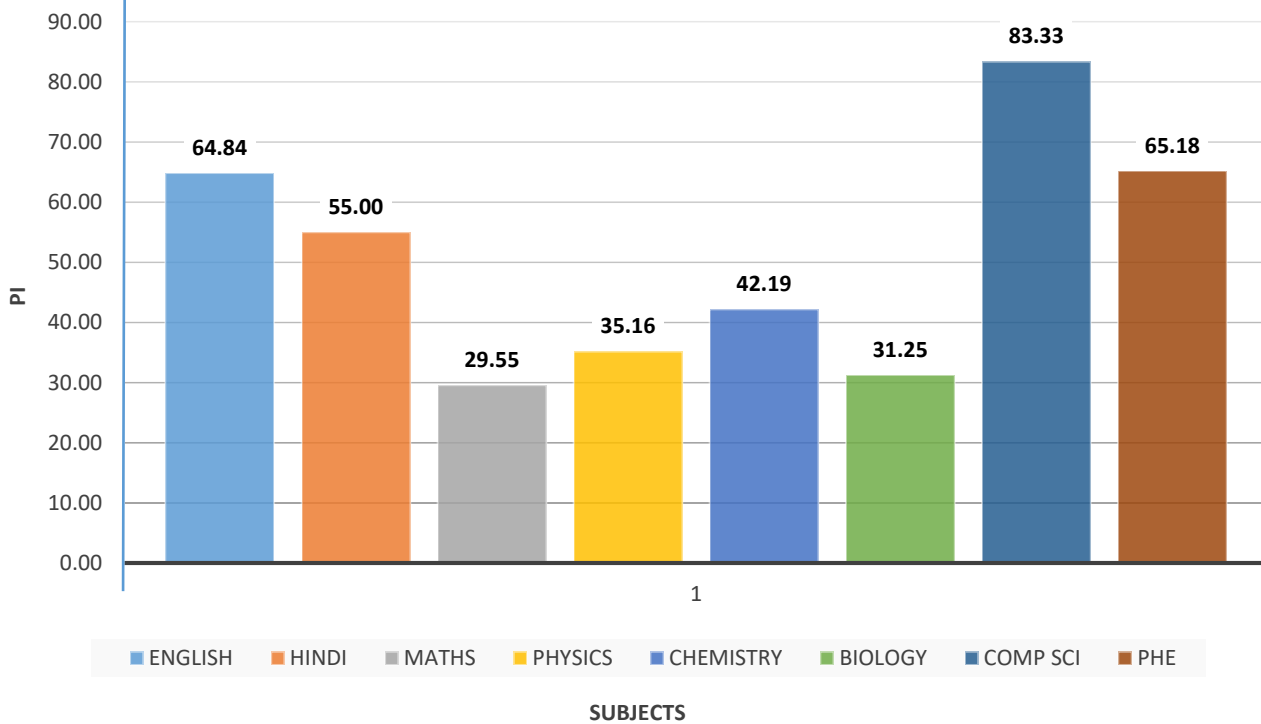

CLASS X 2017-18

GRAPHICAL REPERSENTATION OF SUBJECT WISE P.I.

CLASS XII 2017-18

GRAPHICAL REPERSENTATION OF SUJECTWISE PI

GRAPHICAL REPRESENTATION OF PASS PERCENTAGE AND SCHOOL PI FOR X AND XII 2017-18

	CLASS X	CLASS XII
PASS PERCENTAGE	82.5	93.75
PI	54.69	51.3