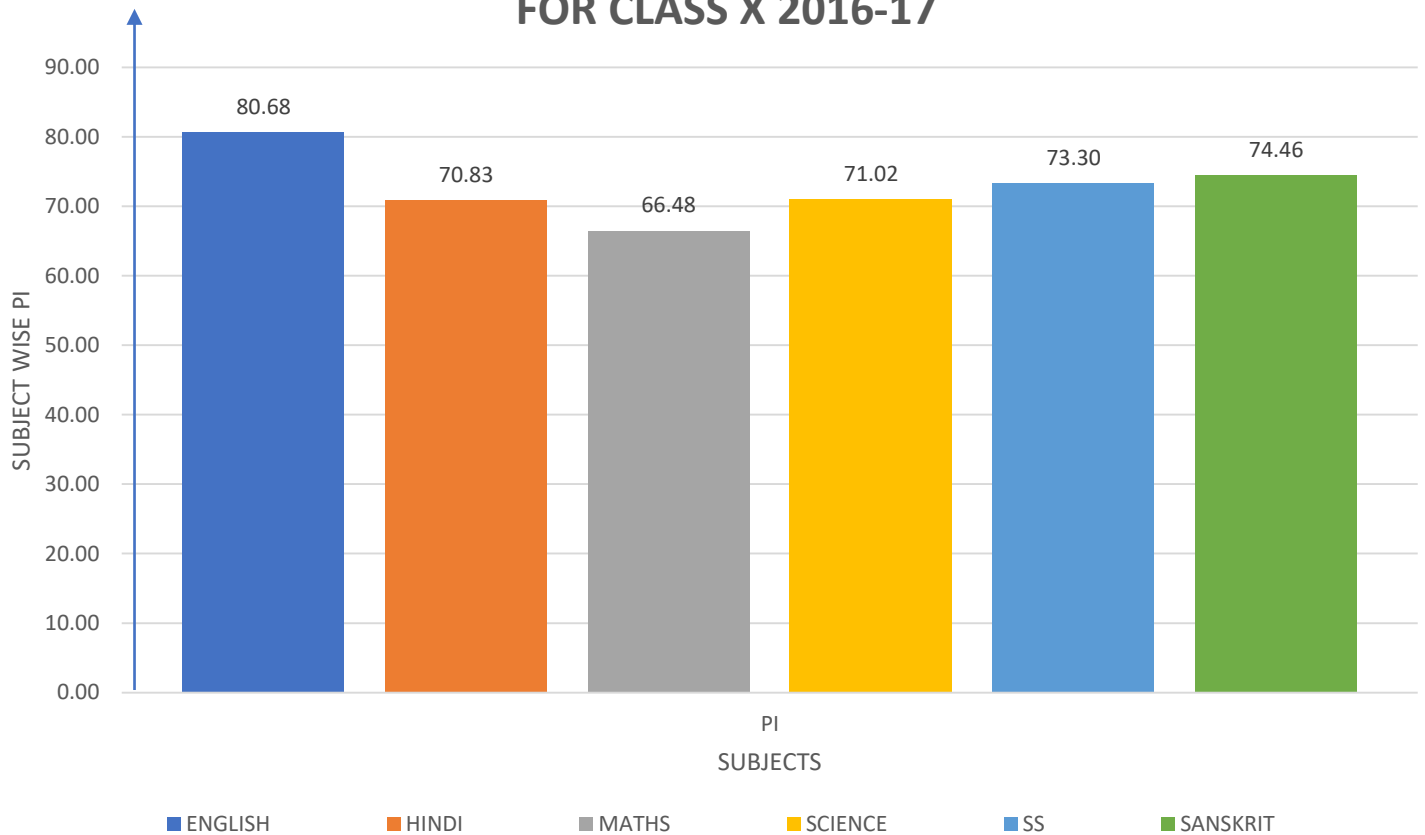

GRAPHICAL REPRESENTATION OF SUBJECT-WISE PI GRAPH FOR CLASS X 2016-17

GRAPHICAL REPRESENTATION OF SUBJECT-WISE PI OF CLASS XII 2016-17

GAPHICAL REPERSENTAION OF X AND XII RESULT SCHOOL PI AND PASS PERCENTAGE