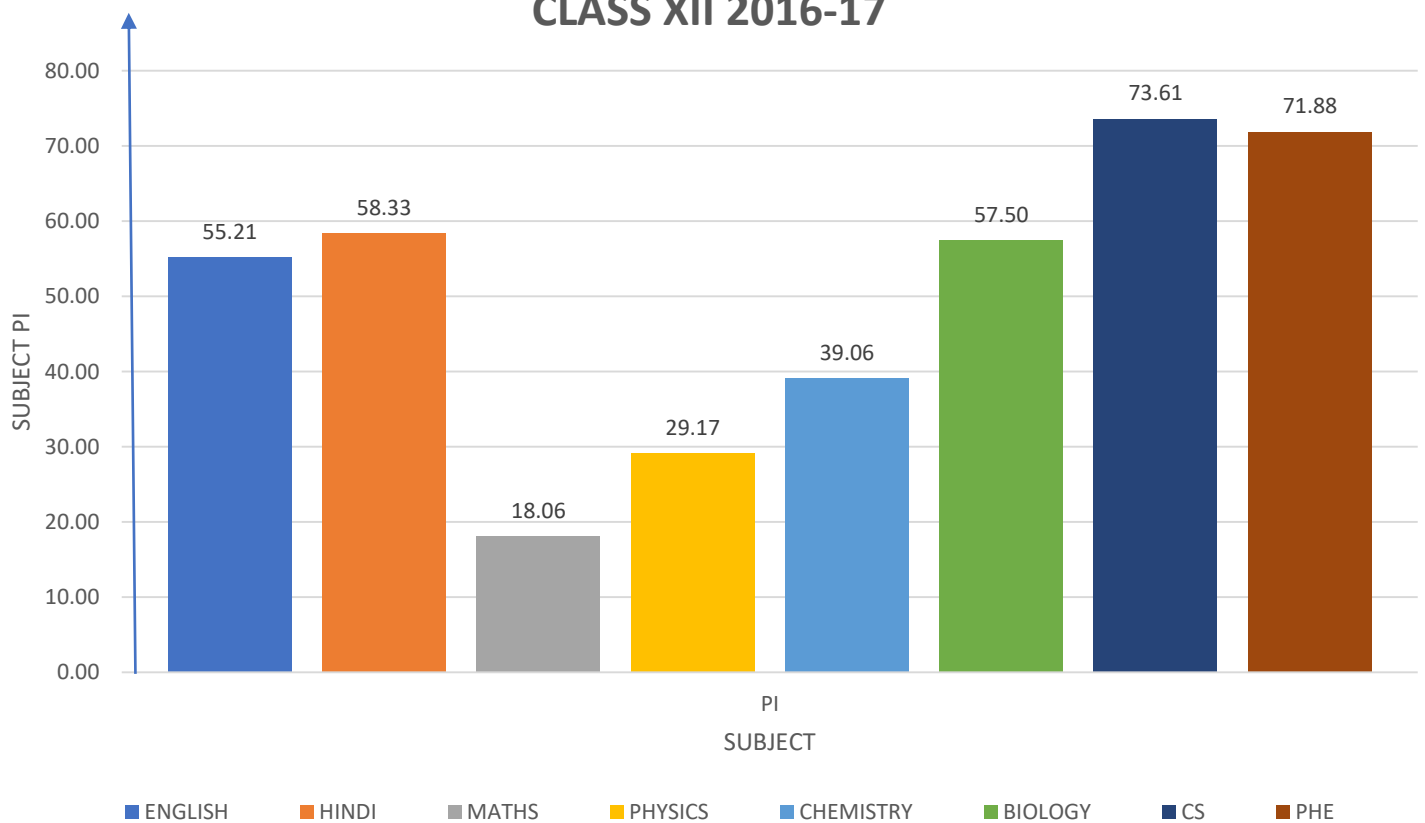

GRAPHICAL REPRESENTATION OF SUBJECT-WISE PI GRAPH FOR CLASS X 2016-17

GRAPHICAL REPRESENTATION OF SUBJECT-WISE PI OF CLASS XII 2016-17

GAPHICAL REPERSENTAION OF X AND XII RESULT SCHOOL PI AND PASS PERCENTAGE