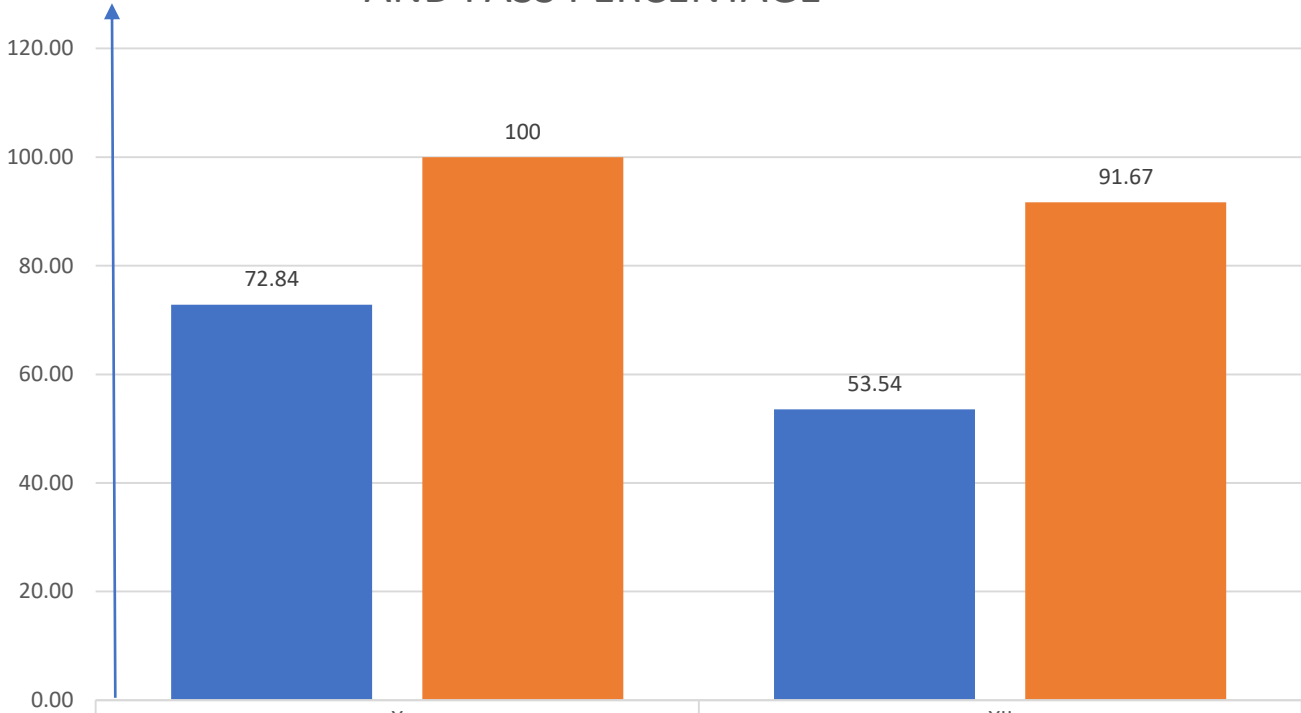

GRAPHICAL REPRESENTATION OF SUBJECT-WISE PI GRAPH FOR CLASS X 2016-17

GRAPHICAL REPRESENTATION OF SUBJECT-WISE PI OF CLASS XII 2016-17

GAPHICAL REPERSENTAION OF X AND XII RESULT SCHOOL PI AND PASS PERCENTAGE

	X	XII
AVERAGE PI	72.84	53.54
PASS PERCENTAGE	100	91.67

■ AVERAGE PI ■ PASS PERCENTAGE